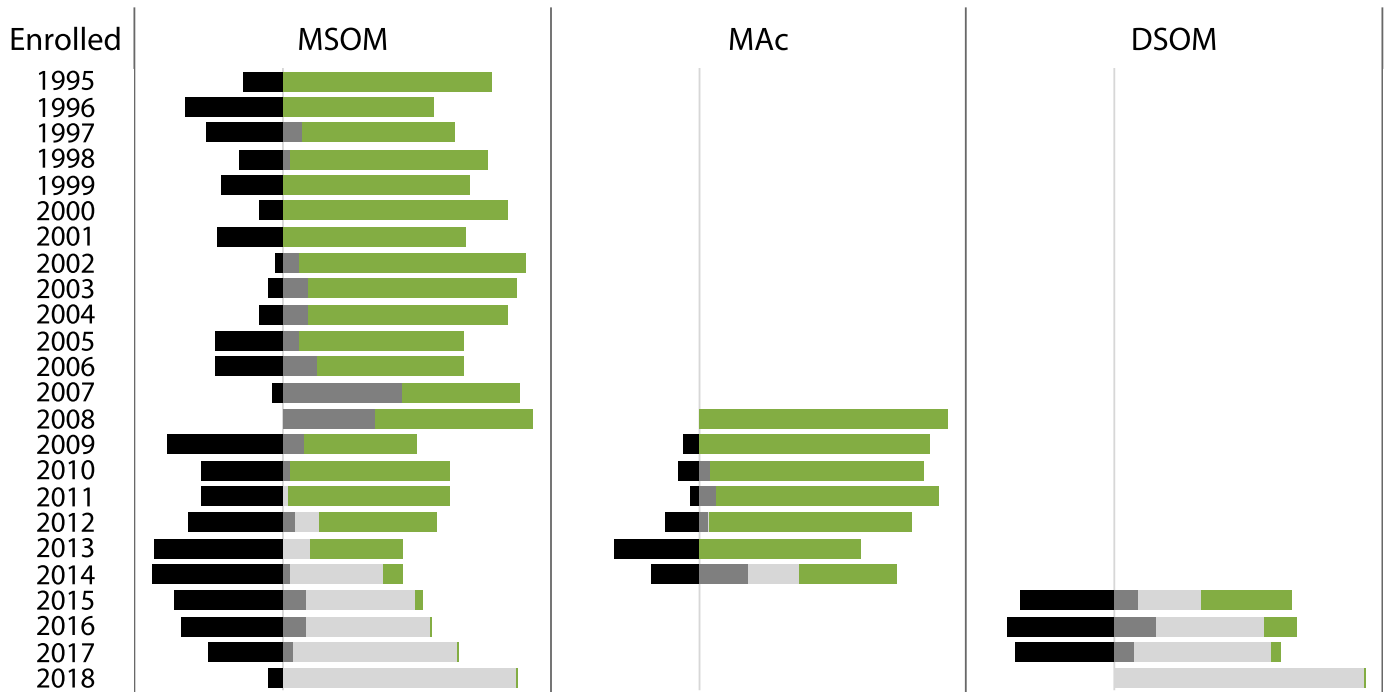

NUNM Graduation & Attrition School of Classical Chinese Medicine

- Graduation
- Still at NUNM
- Transferred to another CCM program
- Attrition

	MSOM				MAc				DSOM			
	% Attrition	% Transfer in CCM	% Still at NUNM	% Graduated	% Attrition	% Transfer in CCM	% Still at NUNM	% Graduated	% Attrition	% Transfer in CCM	% Still at NUNM	% Graduated
1995	16.67	0.00	0.00	83.33								
1996	40.00	0.00	0.00	60.00								
1997	30.77	7.69	0.00	61.54								
1998	17.65	2.94	0.00	79.41								
1999	25.00	0.00	0.00	75.00								
2000	9.76	0.00	0.00	90.24								
2001	26.32	0.00	0.00	73.68								
2002	2.94	5.88	0.00	91.18								
2003	6.45	9.68	0.00	83.87								
2004	9.68	9.68	0.00	80.65								
2005	27.08	6.25	0.00	66.67								
2006	27.27	13.64	0.00	59.09								
2007	4.76	47.62	0.00	47.62								
2008	0.00	37.21	0.00	62.79	0.00	0.00	0.00	100.00				
2009	46.67	8.33	0.00	45.00	6.67	0.00	0.00	93.33				
2010	33.33	2.38	0.00	64.29	9.09	4.55	0.00	86.36				
2011	33.33	0.00	1.52	65.15	3.45	6.90	0.00	89.66				
2012	38.10	4.76	9.52	47.62	14.29	3.57	0.00	82.14				
2013	52.17	0.00	10.87	36.96	34.62	0.00	0.00	65.38				
2014	52.50	2.50	37.50	7.50	20.00	20.00	20.00	40.00				
2015	44.12	8.82	44.12	2.94					38.18	9.09	25.45	36.36
2016	40.91	9.09	50.00	0.00					43.33	16.67	43.33	13.33
2017	30.43	4.35	65.22	0.00					40.74	7.41	55.56	3.70
2018	6.25	0.00	93.75	0.00					0.00	0.00	100.00	0.00